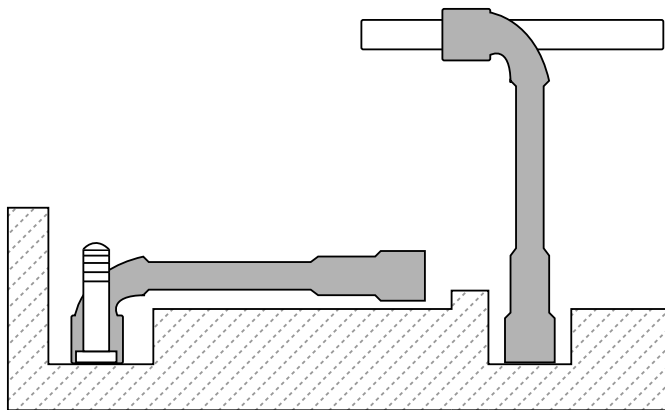

Angled Socket Wrench

Cr-V
Steel

5 pcs Angled Socket Wrench Set

Item No.

CTN

CS092405

16 Sets

Sizes: 8,10, 12, 13, 17 mm

Packaging: Plastic Hanger

9 pcs Angled Socket Wrench Set

Item No.

CTN

CS092509

10 Sets

Sizes: 7, 8, 10, 11, 12, 13, 14, 17, 19 mm

Packaging: Plastic Hanger

Item No.	Size	Length	CTN
CS092308	8 mm	120 mm	120 pcs
CS092310	10 mm	120 mm	100 pcs
CS092312	12 mm	140 mm	60 pcs
CS092313	13 mm	150 mm	60 pcs
CS092314	14 mm	155 mm	60 pcs
CS092317	17 mm	180 mm	40 pcs
CS092319	19 mm	205 mm	30 pcs